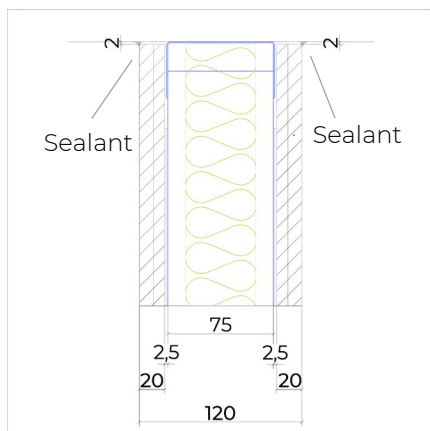

JUUNOO wall AcouClick Decor

JW.75.G5.AD

Circular partition wall consisting of JUUNOO I and C modules combined with demountable, acoustically insulated, finished AcouClick panels.

Properties

- Total thickness: 120mm
- Modules: I75t, C75t
- Cladding: AcouClick Decor 20mm
- Insulation: Glass wool 50mm – 33kg/m³
- Sound reduction: 53(-5;-12) dB

Ceiling finishing with sealant

Ceiling finishing with T profile
Available: White / Black / ANO

Alu plinth 50 x 3mm
Available: White / Black / ANO

Decor plinth 80 x 12mm
Available: all decors