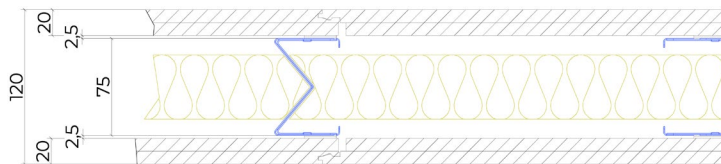

JUUNOO wall AcouClick Decor

JW.75.G5.AD

Circular partition wall consisting of JUUNOO I and C modules combined with demountable, acoustically insulated, finished AcouClick panels.

Properties

- Total thickness: 120mm
- Modules: I75t, C75t
- Cladding: AcouClick Decor 20mm
- Insulation: Glass wool 50mm – 33kg/m³
- Sound reduction: 53(-5;-12) dB

Ceiling finishing with sealant

Ceiling finishing with T profile
Available: White / Black / ANO

Alu plinth 50 x 3mm
Available: White / Black / ANO

Decor plinth 80 x 12mm
Available: all decors