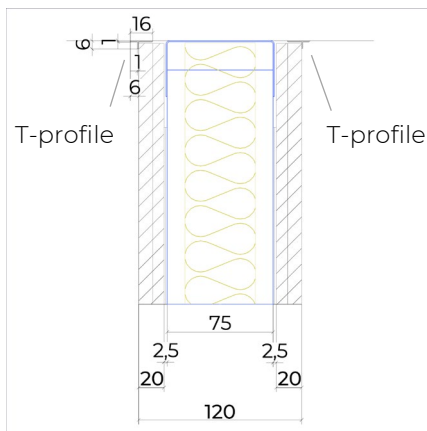

JUUNOO wall AcouClick Decor

JW.75.G5.AD

Circular partition wall consisting of JUUNOO I and C modules combined with demountable, acoustically insulated, finished AcouClick panels.

Properties

- Total thickness: 120mm
- Modules: I75t, C75t
- Cladding: AcouClick Decor 20mm
- Insulation: Glass wool 50mm – 33kg/m³
- Sound reduction: 53(-5;-12) dB

Ceiling finishing with sealant

Ceiling finishing with T profile
Available: White / Black / ANO

Alu plinth 50 x 3mm
Available: White / Black / ANO

Decor plinth 80 x 12mm
Available: all decors