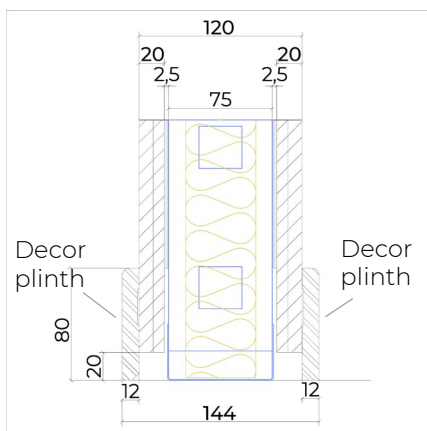

JUUNOO wall AcouClick Decor

JW.75.G5.AD

Circular partition wall consisting of JUUNOO I and C modules combined with demountable, acoustically insulated, finished AcouClick panels.

Properties

- Total thickness: 120mm
- Modules: I75t, C75t
- Cladding: AcouClick Decor 20mm
- Insulation: Glass wool 50mm – 33kg/m³
- Sound reduction: 53(-5;-12) dB

Ceiling finishing with sealant

Ceiling finishing with T profile
Available: White / Black / ANO

Alu plinth 50 x 3mm
Available: White / Black / ANO

Decor plinth 80 x 12mm
Available: all decors