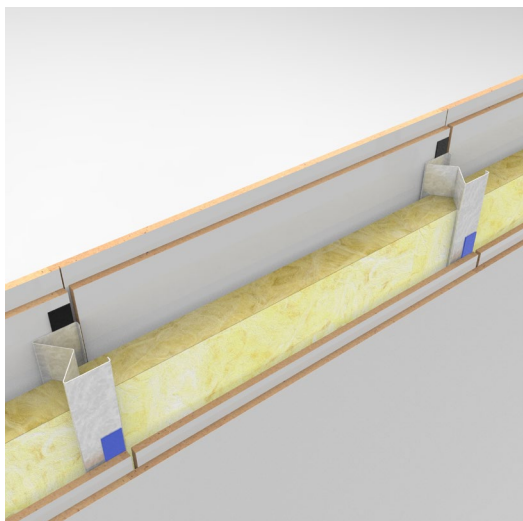

JUUNOO wall AcouClick Decor

JW.75.G5.AD

Circular partition wall consisting of JUUNOO I and C modules combined with demountable, acoustically insulated, finished AcouClick panels.

Properties

- Total thickness: 120mm
- Modules: I75t, C75t
- Cladding: AcouClick Decor 20mm
- Insulation: Glass wool 50mm – 33kg/m³
- Sound reduction: 53(-5;-12) dB

Ceiling finishing with sealant

Ceiling finishing with T profile
Available: White / Black / ANO

Alu plinth 50 x 3mm
Available: White / Black / ANO

Decor plinth 80 x 12mm
Available: all decors