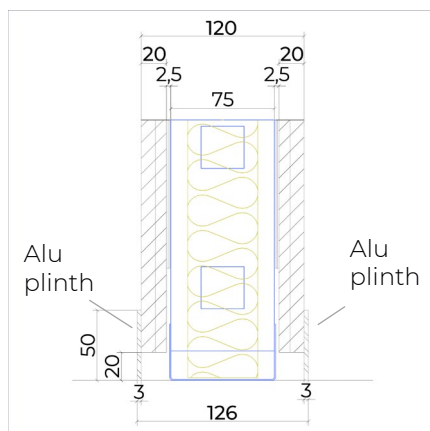

JUUNOO wall AcouClick Decor

JW.75.G5.AD

Circular partition wall consisting of JUUNOO I and C modules combined with demountable, acoustically insulated, finished AcouClick panels.

Properties

- Total thickness: 120mm
- Modules: I75t, C75t
- Cladding: AcouClick Decor 20mm
- Insulation: Glass wool 50mm – 33kg/m³
- Sound reduction: 53(-5;-12) dB

Ceiling finishing with sealant

Ceiling finishing with T profile
Available: White / Black / ANO

Alu plinth 50 x 3mm
Available: White / Black / ANO

Decor plinth 80 x 12mm
Available: all decors