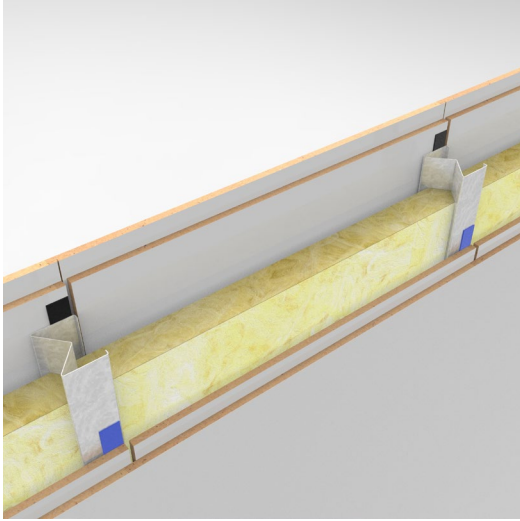

## JW.75.G5.AD

Circular partition wall consisting of JUUNOO I and C modules combined with demountable, acoustically insulated, finished AcouClick panels.

### Properties

- Total thickness: 120mm
- Modules: I75t, C75t
- Cladding: AcouClick Decor 20mm
- Insulation: Glass wool 50mm – 33kg/m<sup>3</sup>
- Sound reduction: 53(-5;-12) dB

Ceiling finishing with sealant

Ceiling finishing with T profile  
Available: White / Black / ANO

Alu plinth 50 x 3mm  
Available: White / Black / ANO

Decor plinth 80 x 12mm  
Available: all decors