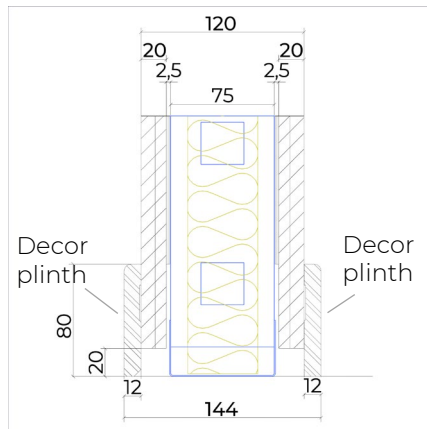

### Properties

- Total thickness: 120mm
- Modules: I75t, C75t
- Cladding: AcouClick Decor 20mm
- Insulation: Glass wool 50mm – 33kg/m<sup>3</sup>
- Sound reduction: 53(-5;-12) dB

Ceiling finishing with sealant

Ceiling finishing with T profile  
Available: White / Black / ANO

Alu plinth 50 x 3mm  
Available: White / Black / ANO

Decor plinth 80 x 12mm  
Available: all decors