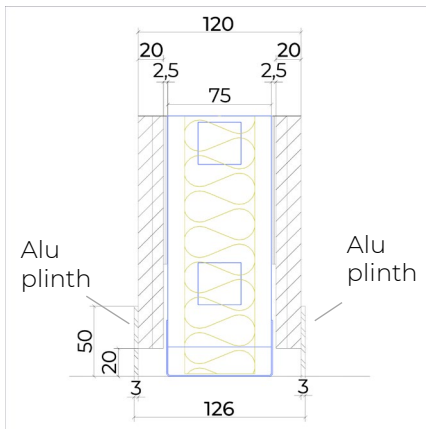

## JW.75.G5.AD

Circular partition wall consisting of JUUNOO I and C modules combined with demountable, acoustically insulated, finished AcouClick panels.

### Properties

- Total thickness: 120mm
- Modules: I75t, C75t
- Cladding: AcouClick Decor 20mm
- Insulation: Glass wool 50mm – 33kg/m<sup>3</sup>
- Sound reduction: 53(-5;-12) dB

Ceiling finishing with sealant

Ceiling finishing with T profile  
Available: White / Black / ANO

Alu plinth 50 x 3mm  
Available: White / Black / ANO

Decor plinth 80 x 12mm  
Available: all decors