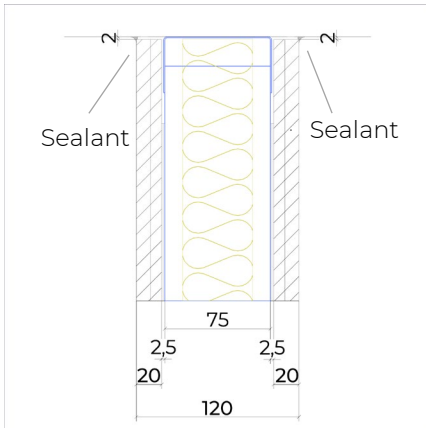

## JW.75.G5.AD

Circular partition wall consisting of JUUNOO I and C modules combined with demountable, acoustically insulated, finished AcouClick panels.

### Properties

- Total thickness: 120mm
- Modules: I75t, C75t
- Cladding: AcouClick Decor 20mm
- Insulation: Glass wool 50mm – 33kg/m<sup>3</sup>
- Sound reduction: 53(-5;-12) dB

Ceiling finishing with sealant