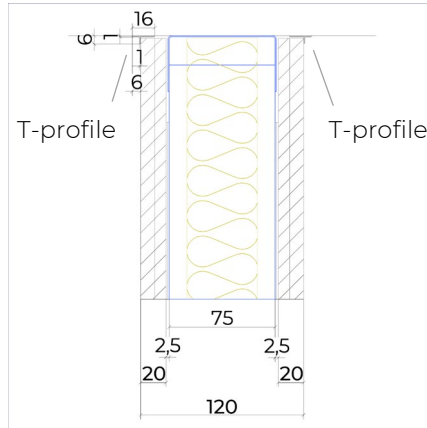

## JW.75.G5.AD

Circular partition wall consisting of JUUNOO I and C modules combined with demountable, acoustically insulated, finished AcouClick panels.

### Properties

- Total thickness: 120mm
- Modules: I75t, C75t
- Cladding: AcouClick Decor 20mm
- Insulation: Glass wool 50mm – 33kg/m<sup>3</sup>
- Sound reduction: 53(-5;-12) dB

Ceiling finishing with sealant

Ceiling finishing with T profile  
Available: White / Black / ANO

Alu plinth 50 x 3mm  
Available: White / Black / ANO

Decor plinth 80 x 12mm  
Available: all decors