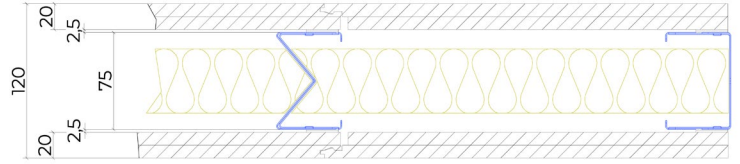

## JW.75.G5.AD

Circular partition wall consisting of JUUNOO I and C modules combined with demountable, acoustically insulated, finished AcouClick panels.

### Properties

- Total thickness: 120mm
- Modules: I75t, C75t
- Cladding: AcouClick Decor 20mm
- Insulation: Glass wool 50mm – 33kg/m<sup>3</sup>
- Sound reduction: 53(-5;-12) dB

Ceiling finishing with sealant