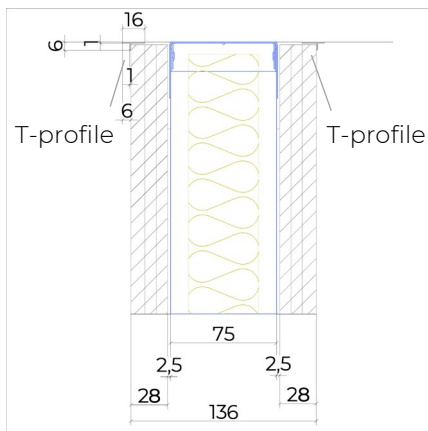

JUUNOO Wall SilentClick Paintable

JW.75.G5.SP

Circular partition wall consisting of JUUNOO I and C modules combined with demountable, superior acoustically insulated, paintable SilentClick panels.

Properties

- Total thickness: 136mm
- Modules: I75t, C75t
- Cladding: SilentClick 28mm
- Insulation: Glass wool 50mm – 33kg/m³
- Sound reduction: 57(-3,-10) dB

Ceiling finishing with sealant

Ceiling finishing with T profile
Available: White / Black / ANO

Alu plinth 50 x 3mm
Available: White / Black / ANO

Decor plinth 80 x 12mm
Available: all decors