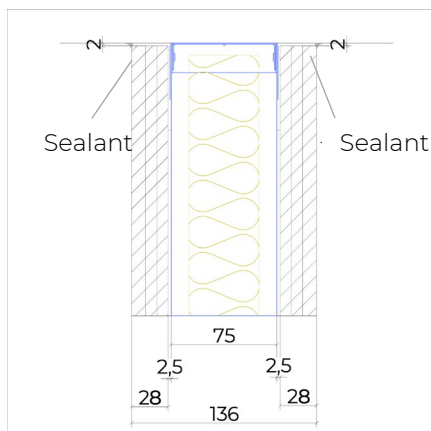

JUUNOO Wall SilentClick Paintable

JW.75.G5.SP

Circular partition wall consisting of JUUNOO I and C modules combined with demountable, superior acoustically insulated, paintable SilentClick panels.

Properties

- Total thickness: 136mm
- Modules: I75t, C75t
- Cladding: SilentClick 28mm
- Insulation: Glass wool 50mm – 33kg/m³
- Sound reduction: 57(-3,-10) dB

Ceiling finishing with sealant

Ceiling finishing with T profile
Available: White / Black / ANO

Alu plinth 50 x 3mm
Available: White / Black / ANO

Decor plinth 80 x 12mm
Available: all decors