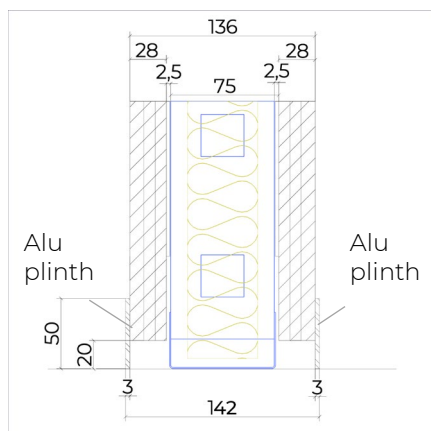

JUUNOO Wall SilentClick Paintable

JW.75.G5.SP

Circular partition wall consisting of JUUNOO I and C modules combined with demountable, superior acoustically insulated, paintable SilentClick panels.

Properties

- Total thickness: 136mm
- Modules: I75t, C75t
- Cladding: SilentClick 28mm
- Insulation: Glass wool 50mm – 33kg/m³
- Sound reduction: 57(-3,-10) dB

Ceiling finishing with sealant

Ceiling finishing with T profile
Available: White / Black / ANO

Alu plinth 50 x 3mm
Available: White / Black / ANO

Decor plinth 80 x 12mm
Available: all decors