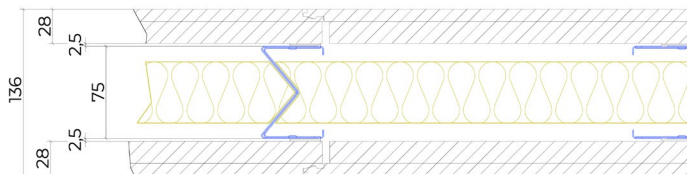

JUUNOO Wall SilentClick Paintable

JW.75.G5.SP

Circular partition wall consisting of JUUNOO I and C modules combined with demountable, superior acoustically insulated, paintable SilentClick panels.

Properties

- Total thickness: 136mm
- Modules: I75t, C75t
- Cladding: SilentClick 28mm
- Insulation: Glass wool 50mm – 33kg/m³
- Sound reduction: 57(-3,-10) dB

Ceiling finishing with sealant

Ceiling finishing with T profile
Available: White / Black / ANO

Alu plinth 50 x 3mm
Available: White / Black / ANO

Decor plinth 80 x 12mm
Available: all decors