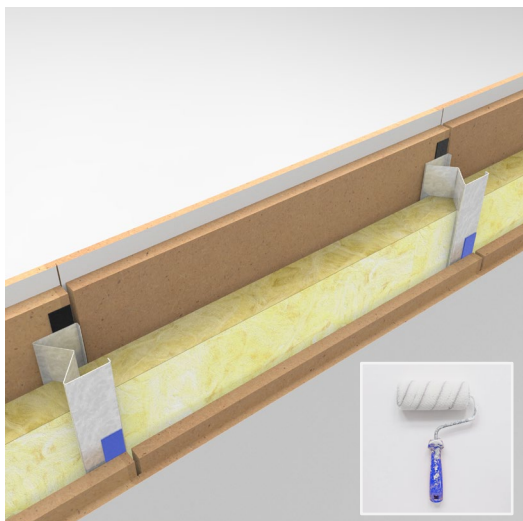

JUUNOO Wall SilentClick Paintable

JW.75.G5.SP

Circular partition wall consisting of JUUNOO I and C modules combined with demountable, superior acoustically insulated, paintable SilentClick panels.

Properties

- Total thickness: 136mm
- Modules: I75t, C75t
- Cladding: SilentClick 28mm
- Insulation: Glass wool 50mm – 33kg/m³
- Sound reduction: 57(-3,-10) dB

Ceiling finishing with sealant

Ceiling finishing with T profile
Available: White / Black / ANO

Alu plinth 50 x 3mm
Available: White / Black / ANO

Decor plinth 80 x 12mm
Available: all decors