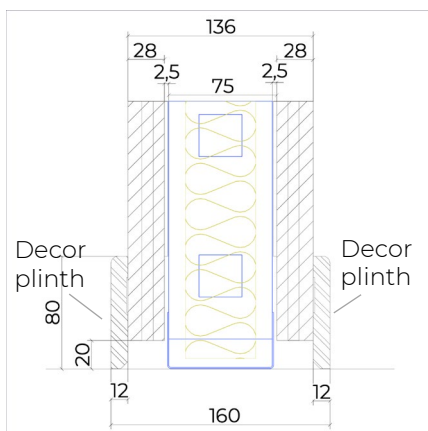

- Total thickness: 136mm
- Modules: I75t, C75t
- Cladding: SilentClick 28mm
- Insulation: Glass wool 50mm – 33kg/m³
- Sound reduction: 57(-3,-10) dB

Ceiling finishing with sealant

Ceiling finishing with T profile
Available: White / Black / ANO

Alu plinth 50 x 3mm
Available: White / Black / ANO

Decor plinth 80 x 12mm
Available: all decors