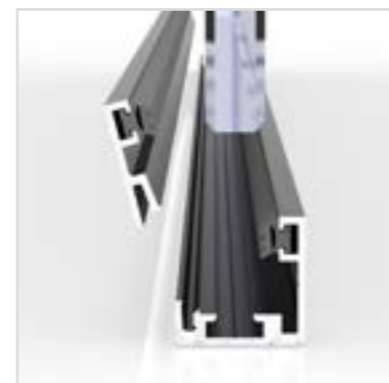

JUUNOO

**FAST, AESTHETIC
AND CIRCULAR
GLASS WALLS.**

acoustic values up to 37(-1, -4) dB for single glass and 52(-2,-5) dB for double glass

single and **double** glazing options in 66.2 and 88.2

circular: fully reusable in other setups and compatible with any possible wall (even if it is not a JUUNOO wall)

clean design without visible sealing rubber

compatible with glass or solid **doors**

cashback guarantee: no longer able to use the walls? We buy them back at a fixed price!

choose from an anodized **glass profile** or a glass profile in powder coating (black and white possible).

JUUNOO GLASS WALLS

The system consists of standard glass panels combined with the flexible JUUNOO wall system. This ensures a lower cost, faster delivery time and makes it possible to reuse the glass. Customization is possible on request.

JUUNOO

THE WALL
THAT PAYS OFF.

Bright workplace

- Natural light
- Spacious feel
- More committed coworkers

Adaptable & flexible

- Fits into any office space
- Quickly placed
- Easy to dismantle
- Can be combined with a full wall