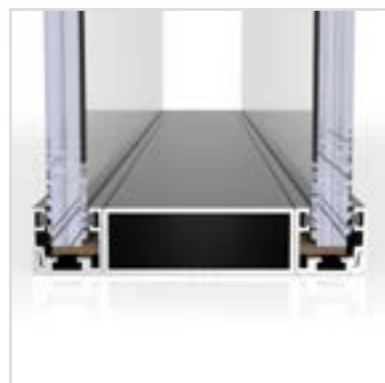

JUUNOO

**FAST, AESTHETIC
AND CIRCULAR
GLASS WALLS.**

acoustic values up to 37(-1, -4) dB for single glass and 52(-2,-5) dB for double glass

single and **double** glazing options in 66.2 and 88.2

circular: fully reusable in other setups and compatible with any possible wall (even if it is not a JUUNOO wall)

clean design without visible sealing rubber

compatible with glass or solid **doors**

cashback guarantee: no longer able to use the walls? We buy them back at a fixed price!

choose from an anodized **glass profile** or a glass profile in powder coating (black and white possible).