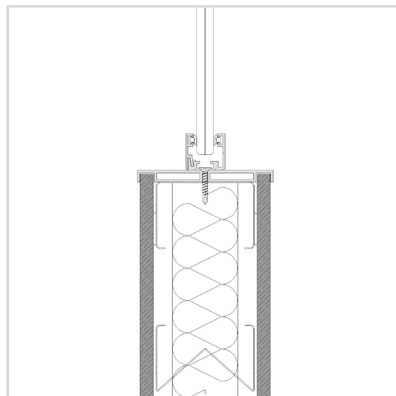

180° Connection with
JUUNOO BaseClick Wall