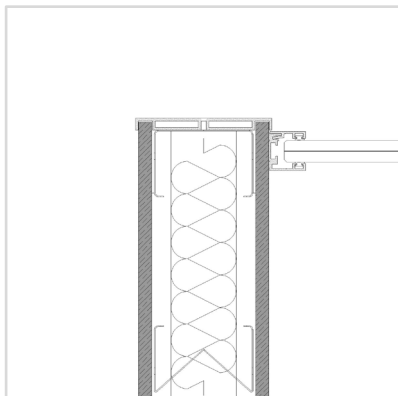

### Properties

- Total thickness 30 mm
- Profile height: 28 mm
- Glass pane dimensions 900 x 2335 mm / 68,3 kg
- Front Click profile design
- 66.2 Glass with acoustic pvb(a)-foil
- Sound reduction:  $R_w$  35 (-1,-3) dB (According to test report NBN & ISO 17025:2017) / STC 39 dB

### Properties

- Total thickness 30 mm
- Profile height: 28 mm
- Glass pane dimensions 900 x 2335 mm / 83,3 kg
- Front Click profile design
- 88.2 Glass
- Sound reduction: 34 (-1,-4) dB (Simulation)

90° Connection with  
JUUNOO BaseClick Wall

### Properties

- Total thickness 30 mm
- Profile height: 28 mm
- Glass pane dimensions 900 x 2335 mm / 83,3 kg
- Front Click profile design
- 88.2 Glass with acoustic pvb(a)-foil
- Sound reduction: 37(-1;-4) dB (simulation)