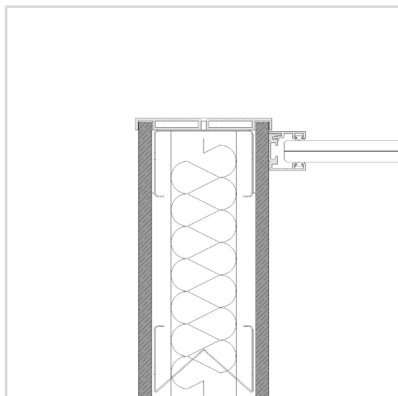

### Properties

- Total thickness 30 mm
- Profile height: 28 mm
- Glass pane dimensions 900 x 2335 mm / 68,3 kg
- Front Click profile design
- 66.2 Glass
- Sound reduction: 31(-2;-4) dB (simulation)

90° Connection with  
JUUNOO BaseClick Wall

### Properties

- Total thickness 30 mm
- Profile height: 28 mm
- Glass pane dimensions 900 x 2335 mm / 68,3 kg
- Front Click profile design
- 66.2 Glass with acoustic pvb(a)-foil
- Sound reduction:  $R_w$  35 (-1,-3) dB (According to test report NBN & ISO 17025:2017) / STC 39 dB

### Properties

- Total thickness 30 mm
- Profile height: 28 mm
- Glass pane dimensions 900 x 2335 mm / 83,3 kg
- Front Click profile design
- 88.2 Glass
- Sound reduction: 34 (-1,-4) dB (Simulation)

90° Connection with  
JUUNOO BaseClick Wall

### Properties

- Total thickness 30 mm
- Profile height: 28 mm
- Glass pane dimensions 900 x 2335 mm / 83,3 kg
- Front Click profile design
- 88.2 Glass with acoustic pvb(a)-foil
- Sound reduction: 37(-1;-4) dB (simulation)