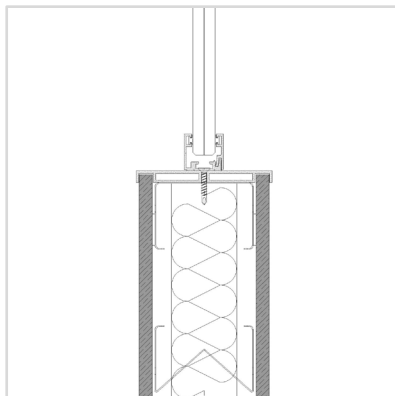

### Properties

- Total thickness 30 mm
- Profile height: 28 mm
- Glass pane dimensions 900 x 2335 mm / 68,3 kg
- Front Click profile design
- 66.2 Glass with acoustic pvb(a)-foil
- Sound reduction:  $R_w$  35 (-1,-3) dB (According to test report NBN & ISO 17025:2017) / STC 39 dB

## JUUNOO Glass Wall 88.2 Glass JG.882

Demountable frameless glass partition.  
Compatible with JUUNOO partition walls & any other interior wall

### Properties

- Total thickness 30 mm
- Profile height: 28 mm
- Glass pane dimensions 900 x 2335 mm / 83,3 kg
- Front Click profile design
- 88.2 Glass
- Sound reduction: 34 (-1,-4) dB (Simulation)

90° Connection with  
JUUNOO BaseClick Wall

### Properties

- Total thickness 30 mm
- Profile height: 28 mm
- Glass pane dimensions 900 x 2335 mm / 83,3 kg
- Front Click profile design
- 88.2 Glass with acoustic pvb(a)-foil
- Sound reduction: 37(-1;-4) dB (simulation)