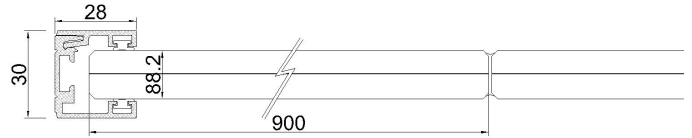

JUUNOO Glass Wall 88.2 AcouGlass JG.882A

Demountable frameless glass partition.
Compatible with JUUNOO partition walls & any other interior wall

Properties

- Total thickness 30 mm
- Profile height: 28 mm
- Glass pane dimensions 900 x 2335 mm / 83,3 kg
- Front Click profile design
- 88.2 Glass with acoustic pvb(a)-foil
- Sound reduction: 37(-1;-4) dB (simulation)