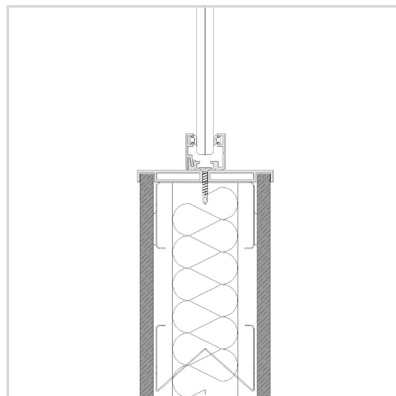

## JUUNOO Glass Wall 66.2 Glass JG.662

Demountable frameless glass partition.  
Compatible with JUUNOO partition walls & any other interior wall

### Properties

- Total thickness 30 mm
- Profile height: 28 mm
- Glass pane dimensions 900 x 2335 mm / 68,3 kg
- Front Click profile design
- 66.2 Glass
- Sound reduction: 31(-2;-4) dB (simulation)

90° Connection with  
JUUNOO BaseClick Wall

### Properties

- Total thickness 30 mm
- Profile height: 28 mm
- Glass pane dimensions 900 x 2335 mm / 68,3 kg
- Front Click profile design
- 66.2 Glass with acoustic pvb(a)-foil
- Sound reduction:  $R_w$  35 (-1,-3) dB (According to test report NBN & ISO 17025:2017) / STC 39 dB

### Properties

- Total thickness 30 mm
- Profile height: 28 mm
- Glass pane dimensions 900 x 2335 mm / 83,3 kg
- Front Click profile design
- 88.2 Glass with acoustic pvb(a)-foil
- Sound reduction: 37(-1;-4) dB (simulation)