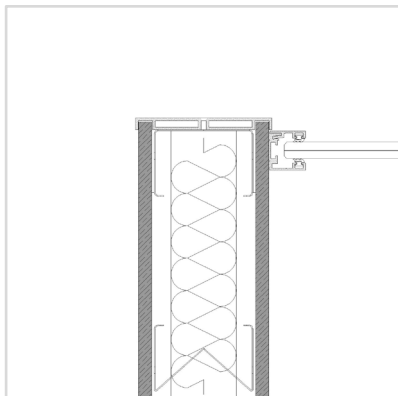

## JUUNOO Glass Wall 66.2 Glass JG.662

Demountable frameless glass partition.  
Compatible with JUUNOO partition walls & any other interior wall

### Properties

- Total thickness 30 mm
- Profile height: 28 mm
- Glass pane dimensions 900 x 2335 mm / 68,3 kg
- Front Click profile design
- 66.2 Glass
- Sound reduction: 31(-2;-4) dB (simulation)

90° Connection with  
JUUNOO BaseClick Wall

### Properties

- Total thickness 30 mm
- Profile height: 28 mm
- Glass pane dimensions 900 x 2335 mm / 68,3 kg
- Front Click profile design
- 66.2 Glass with acoustic pvb(a)-foil
- Sound reduction:  $R_w$  35 (-1,-3) dB (According to test report NBN & ISO 17025:2017) / STC 39 dB

### Properties

- Total thickness 30 mm
- Profile height: 28 mm
- Glass pane dimensions 900 x 2335 mm / 83,3 kg
- Front Click profile design
- 88.2 Glass with acoustic pvb(a)-foil
- Sound reduction: 37(-1;-4) dB (simulation)