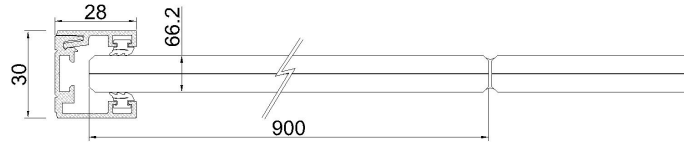

JUUNOO Glass Wall 66.2 AcouGlass JG.662A

Demountable frameless glass partition.
Compatible with JUUNOO partition walls & any other interior wall

Properties

- Total thickness 30 mm
- Profile height: 28 mm
- Glass pane dimensions 900 x 2335 mm / 68,3 kg
- Front Click profile design
- 66.2 Glass with acoustic pvb(a)-foil
- Sound reduction: R_w 35 (-1,-3) dB (According to test report NBN & ISO 17025:2017) / STC 39 dB