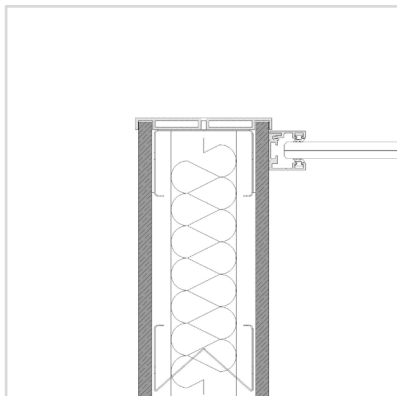

### Properties

- Total thickness 30 mm
- Profile height: 28 mm
- Glass pane dimensions 900 x 2335 mm / 68,3 kg
- Front Click profile design
- 66.2 Glass
- Sound reduction: 31(-2;-4) dB (simulation)

90° Connection with  
JUUNOO BaseClick Wall

### Properties

- Total thickness 30 mm
- Profile height: 28 mm
- Glass pane dimensions 900 x 2335 mm / 68,3 kg
- Front Click profile design
- 66.2 Glass with acoustic pvb(a)-foil
- Sound reduction:  $R_w$  35 (-1,-3) dB (According to test report NBN & ISO 17025:2017) / STC 39 dB

### Properties

- Total thickness 30 mm
- Profile height: 28 mm
- Glass pane dimensions 900 x 2335 mm / 83,3 kg
- Front Click profile design
- 88.2 Glass with acoustic pvb(a)-foil
- Sound reduction: 37(-1;-4) dB (simulation)