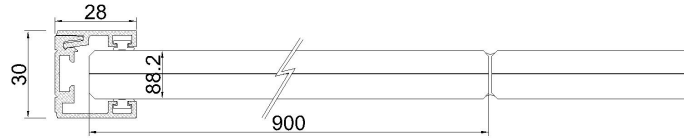

JUUNOO Glass Wall 88.2 Glass JG.882

Demountable frameless glass partition.
Compatible with JUUNOO partition walls & any other interior wall

Properties

- Total thickness 30 mm
- Profile height: 28 mm
- Glass pane dimensions 900 x 2335 mm / 83,3 kg
- Front Click profile design
- 88.2 Glass
- Sound reduction: 34 (-1,-4) dB (Simulation)