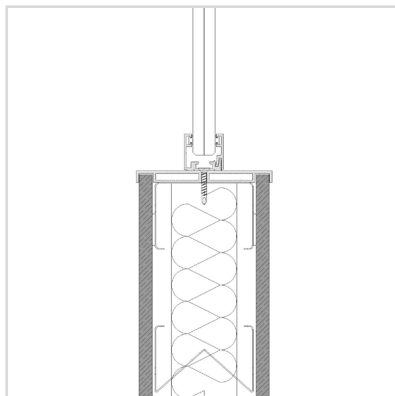

180° Connection with
JUUNOO BaseClick Wall